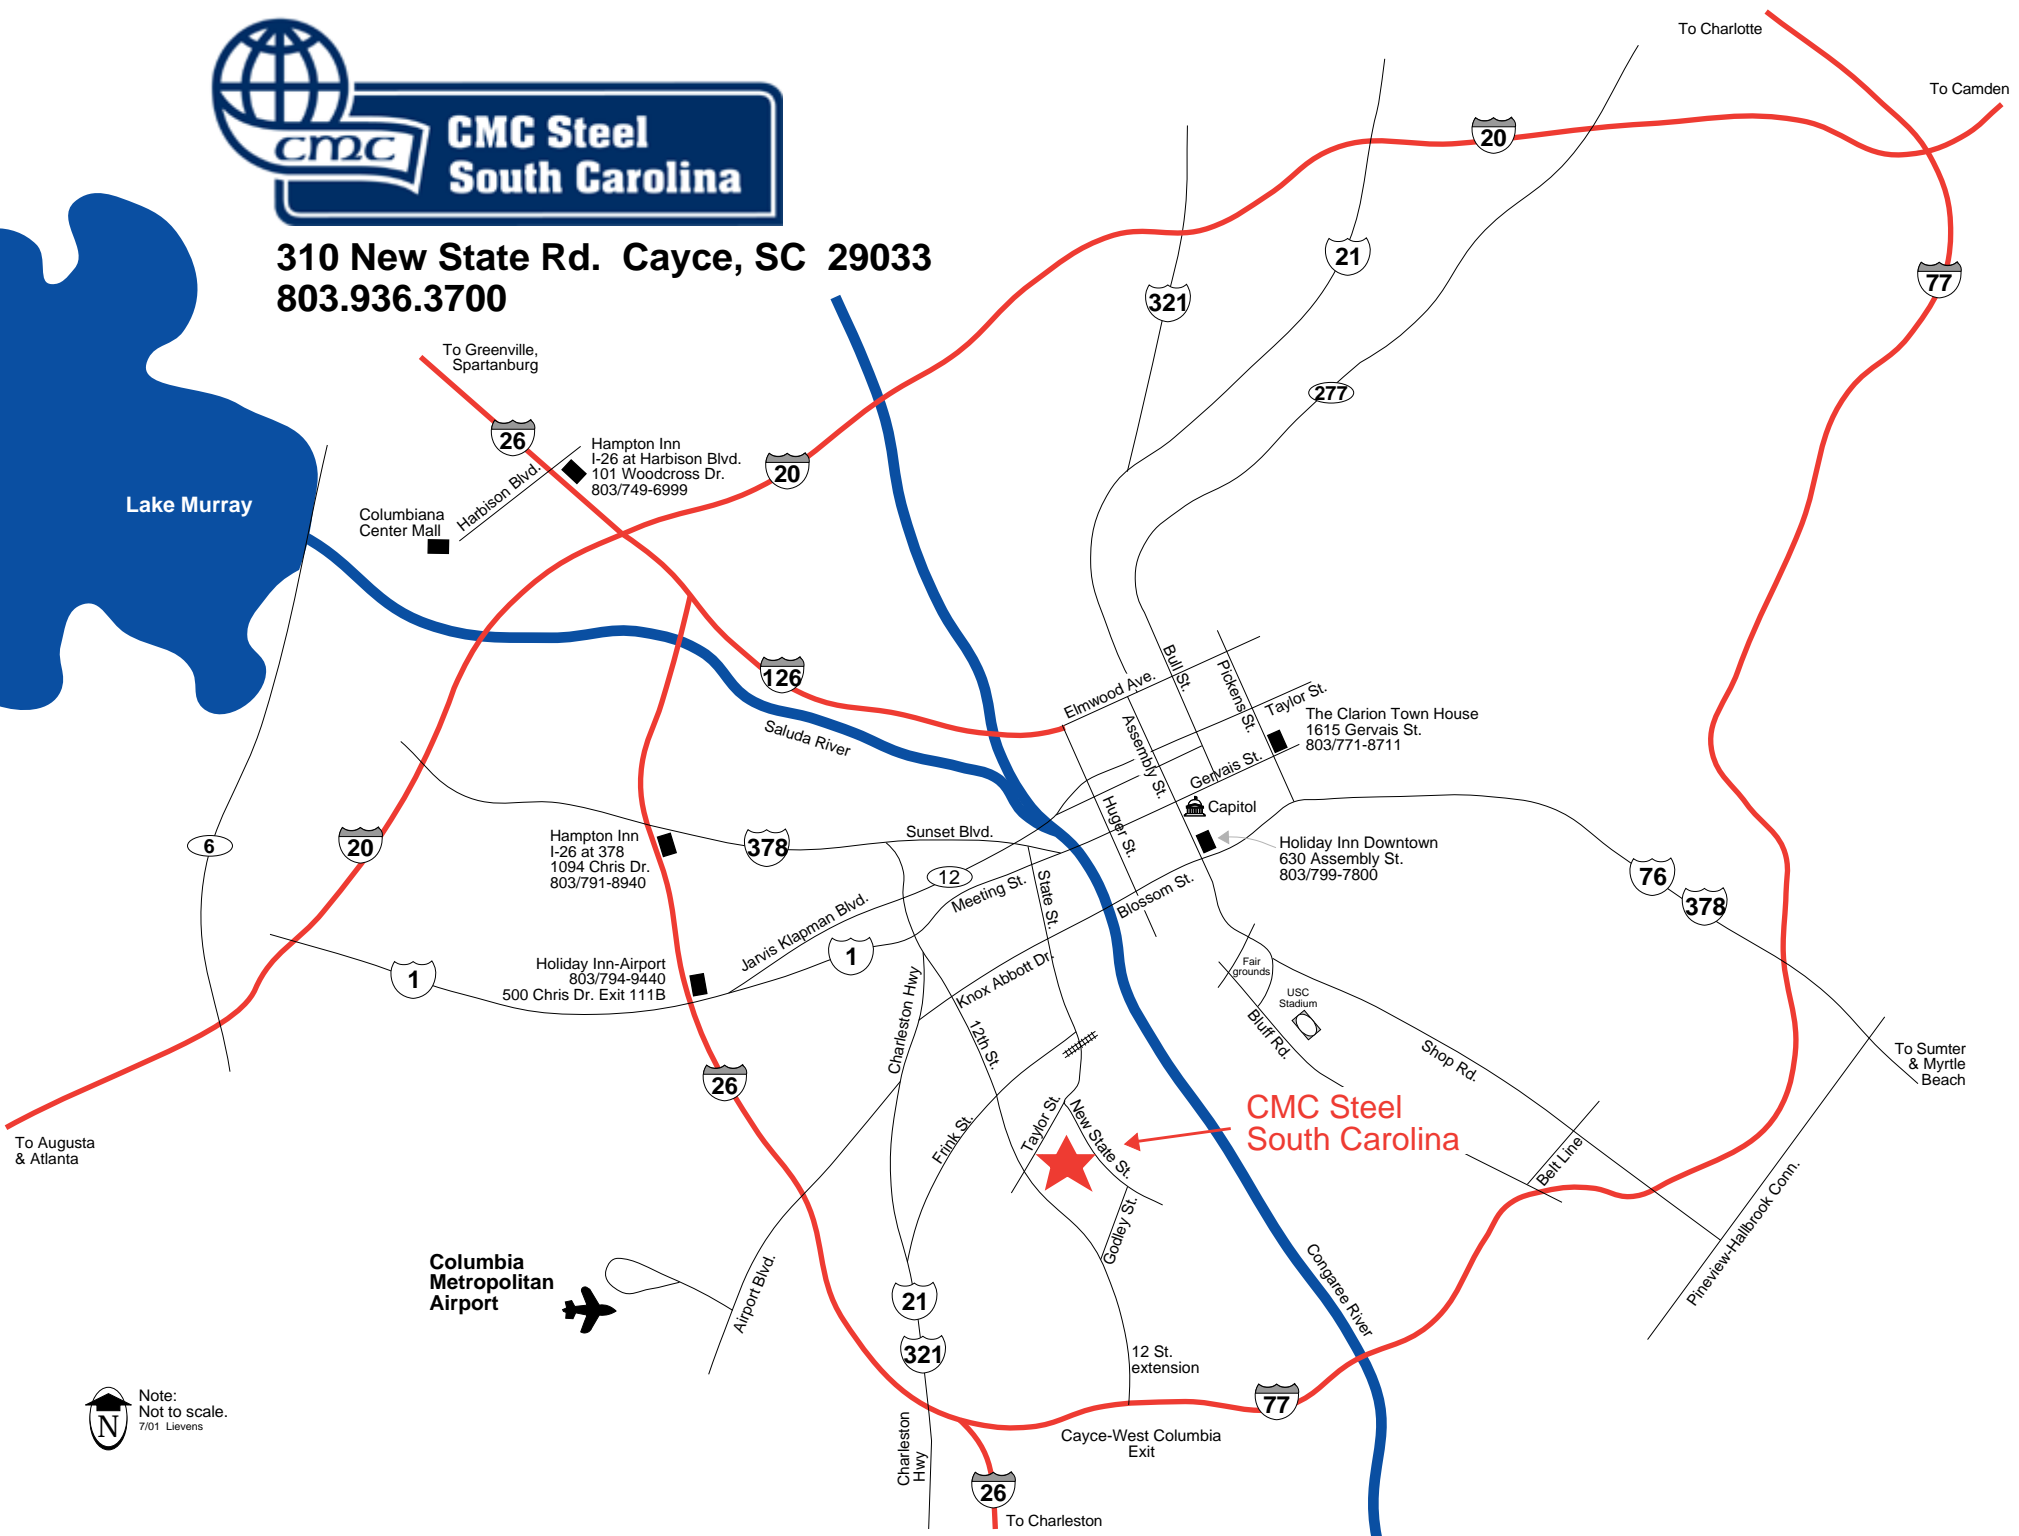

310 New State Rd. Cayce, SC 29033
803.936.3700

Columbia Metropolitan Airport

Note:
Not to scale.
7/01 Lievens